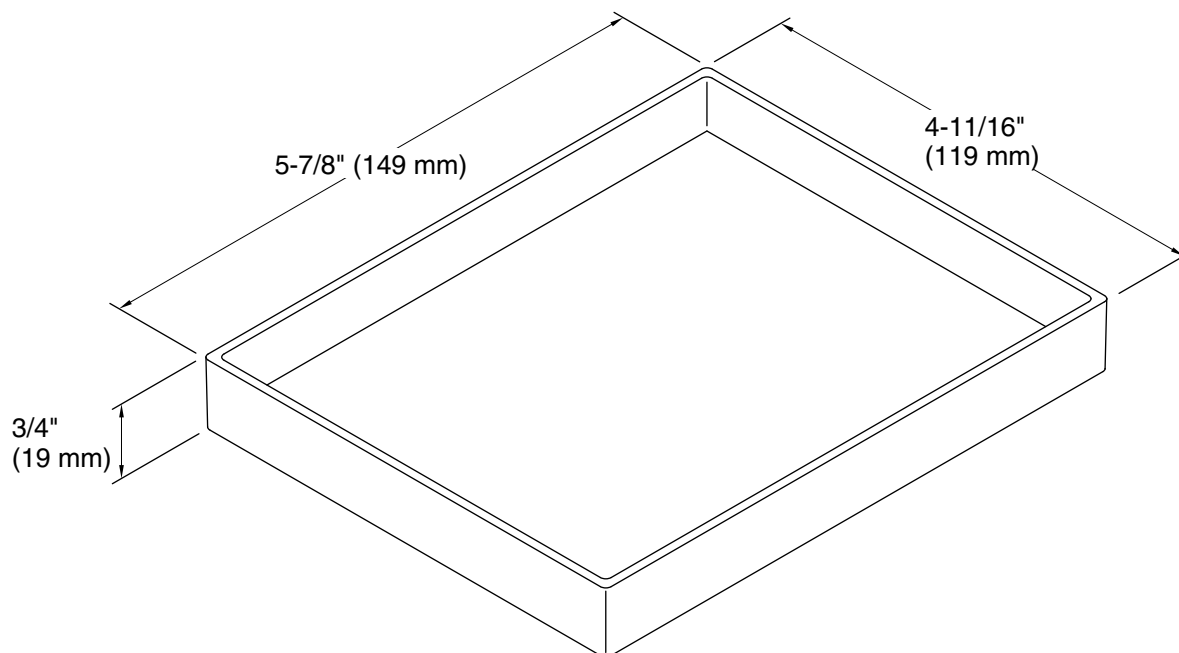

## Features

- Tray with rim provides wall-mounted shelf storage for bath items.
- Fits securely on Draft frames, hotelier, and toilet paper holder (sold separately).
- Pair with other Draft components including trays, containers, and hooks (sold separately).
- Durable composite material.
- Coordinates with other products in the Draft collection.

## Technical Information

All product dimensions are nominal.

Material: Plastic, Silicone